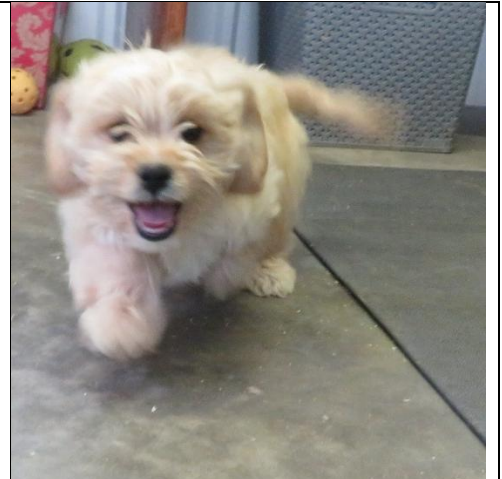

Laverne & Russel

Born: 3/17/26

9 week old: 5/19/26

Weights as of 6/4/26

Laverne Male 2 Ruby 8 lb. 15 oz \$850

Laverne Male 5 Ruby 6 lb. 15 oz \$850

Laverne Female Ruby 3 lb. 2 oz

\$950