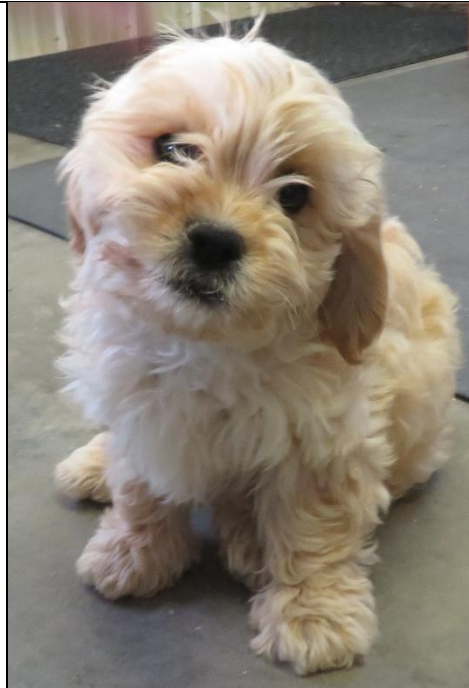

Laverne & Russel

Born: 3/17/26

9 week old: 5/19/26

Weights as of 6/4/26

Laverne Male 2 Ruby 8 lb. 15 oz \$850

Laverne Male 5 Ruby 6 lb. 15 oz \$850

Laverne Female Ruby 3 lb. 2 oz

\$950