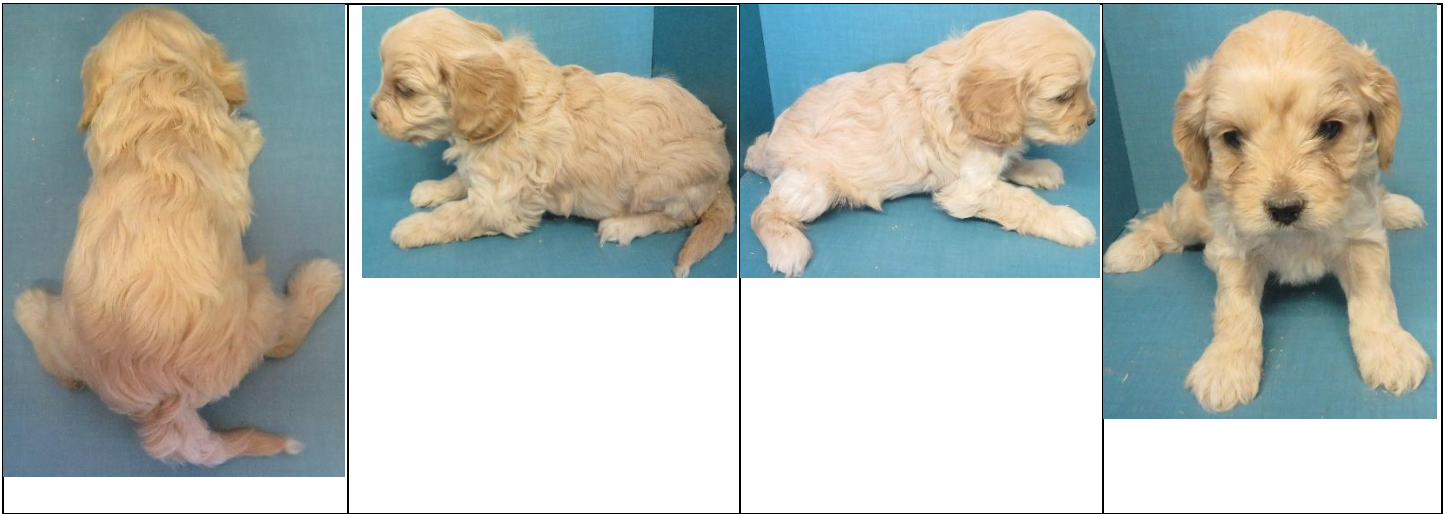

Laverne & Russel

Born 3/17/26

9 wks: 5/19

Weights on 4/22/26

Laverne Male 1

S O L D

\$850

Laverne Male 2 (Gustave)

Ruby

3 lb. 6 oz

\$850

Laverne Male 3 (E

S O L D

\$850

Laverne Male 4 (Rusty) Ruby 3 lb. 11 oz \$850

Laverne Male 5 (Louie) Ruby 2 lb. 15 oz \$850

Laverne Female

\$950

S O L D