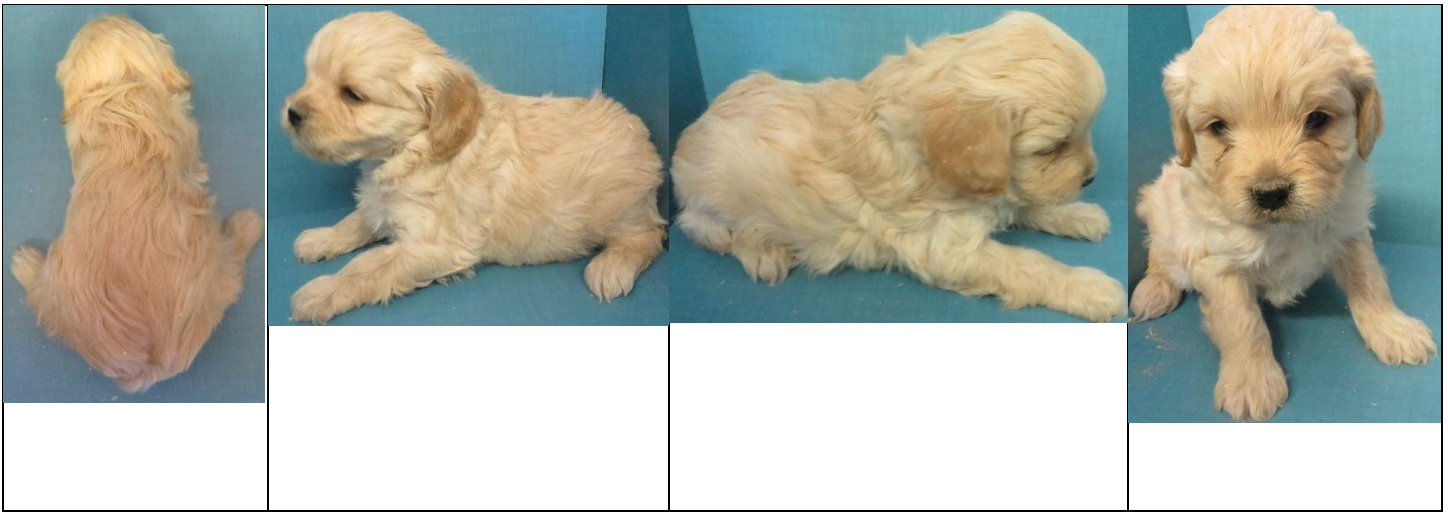

Laverne & Russel

Born 3/17/26

9 wks: 5/19

Weights on 4/22/26

Laverne Male 1

S O L D

\$850

Laverne Male 2 (Gustave)

Ruby

3 lb. 6 oz

\$850

Laverne Male 3 (E

S O L D

\$850

Laverne Male 4 (Rusty) Ruby 3 lb. 11 oz \$850

Laverne Male 5 (Louie) Ruby 2 lb. 15 oz \$850

Laverne Female

\$950

S O L D