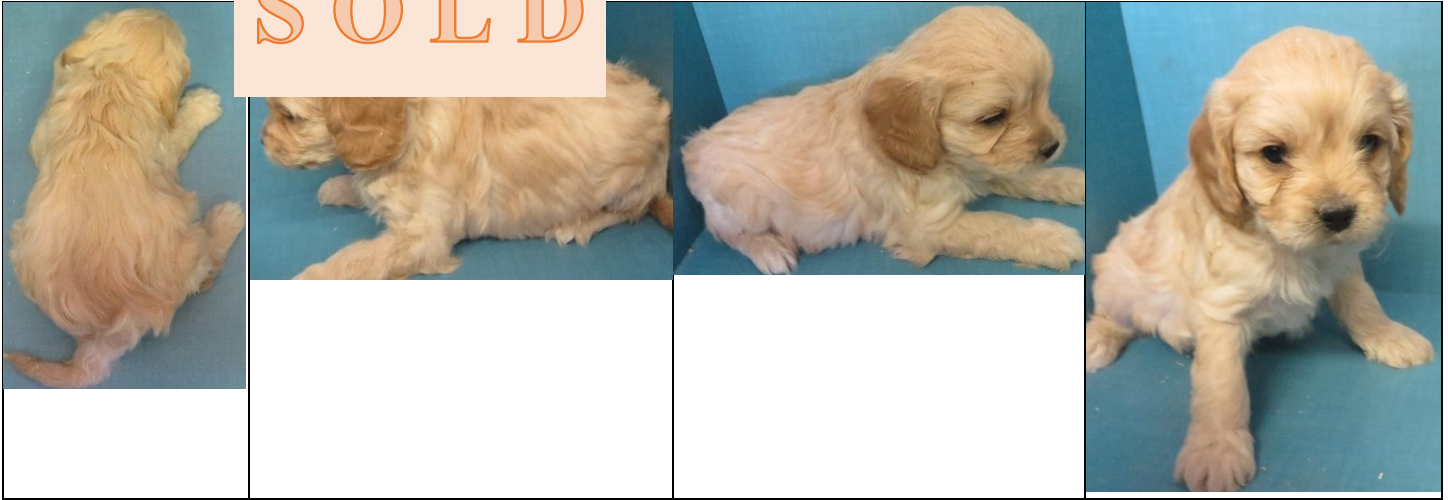

Laverne & Russel

Born 3/17/26

9 wks: 5/19

Weights on 4/22/26

Laverne Male 1

S O L D

\$850

Laverne Male 2 (Gustave)

Ruby

3 lb. 6 oz

\$850

Laverne Male 3 (E

S O L D

\$850

Laverne Male 4 (Rusty) Ruby 3 lb. 11 oz \$850

Laverne Male 5 (Louie) Ruby 2 lb. 15 oz \$850

Laverne Female

\$950

S O L D